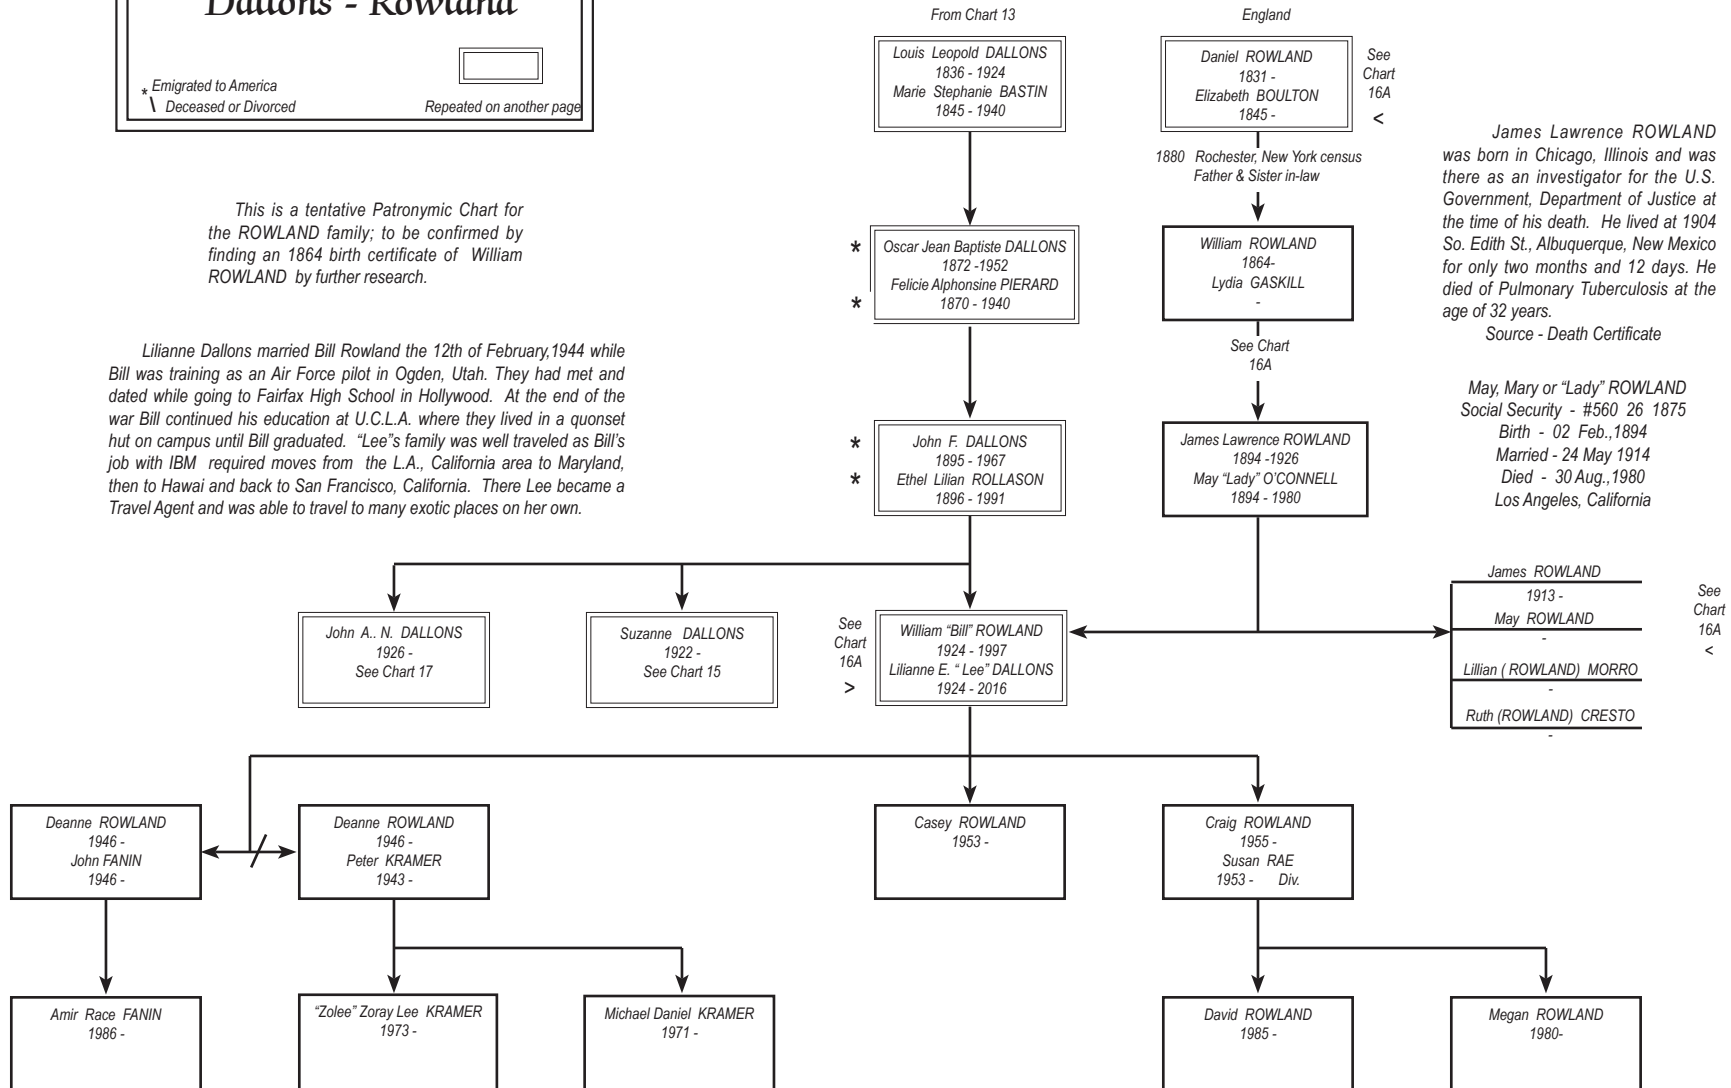

Chart 16 Family Record Last Update 17 April, 2016
Dallons - Rowland

* Emigrated to America
 \ Deceased or Divorced

Repeated on another page

This is a tentative Patronymic Chart for the ROWLAND family; to be confirmed by finding an 1864 birth certificate of William ROWLAND by further research.

Lilianne Dallons married Bill Rowland the 12th of February, 1944 while Bill was training as an Air Force pilot in Ogden, Utah. They had met and dated while going to Fairfax High School in Hollywood. At the end of the war Bill continued his education at U.C.L.A. where they lived in a quonset hut on campus until Bill graduated. "Lee's" family was well traveled as Bill's job with IBM required moves from the L.A., California area to Maryland, then to Hawai and back to San Francisco, California. There Lee became a Travel Agent and was able to travel to many exotic places on her own.

James Lawrence ROWLAND was born in Chicago, Illinois and was there as an investigator for the U.S. Government, Department of Justice at the time of his death. He lived at 1904 So. Edith St., Albuquerque, New Mexico for only two months and 12 days. He died of Pulmonary Tuberculosis at the age of 32 years.

Source - Death Certificate

May, Mary or "Lady" ROWLAND
 Social Security - #560 26 1875
 Birth - 02 Feb., 1894
 Married - 24 May 1914
 Died - 30 Aug., 1980
 Los Angeles, California

See Chart 16A <